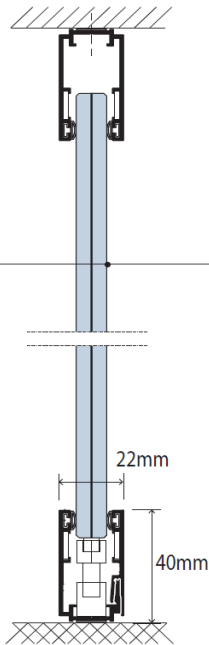

MONO-VETRO
SINGLE-GLAZING
VITRAGE SIMPLE

M|2